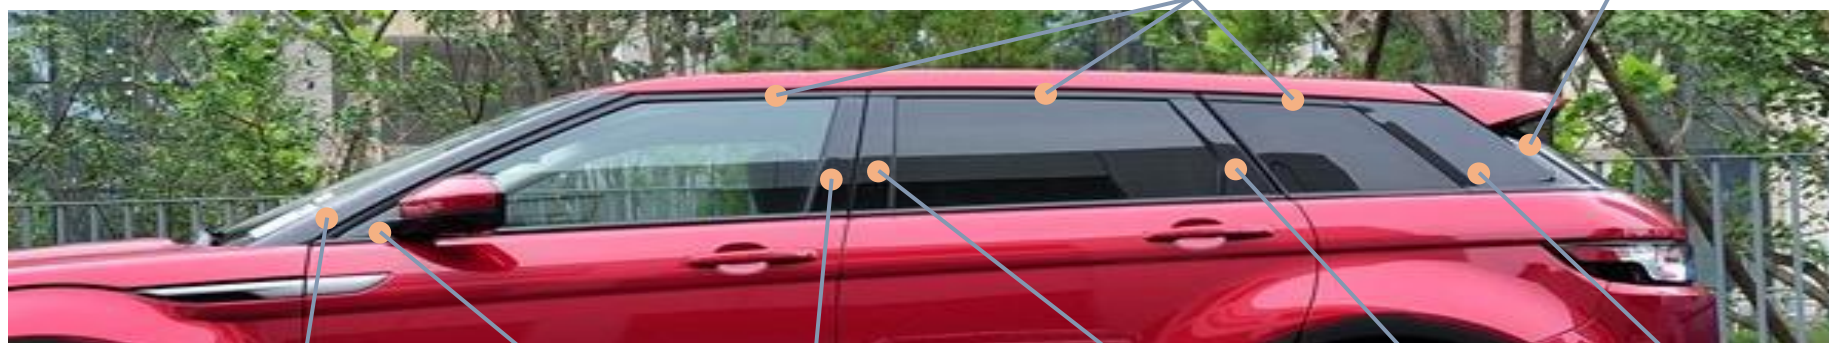

■ 产品介绍

集成不锈钢亮饰条、铝合金亮饰条、彩色字标、塑料高光饰条等外饰件的玻璃总成产品，以实现流畅的车身线条，满足客户外观造型需要。

■ 产品特点

- ✓ 集成各种外饰件
 - 集成不锈钢亮饰条；
 - 集成铝合金亮饰条；
 - 集成彩色字标；
 - 集成PMMA,SAN,PMMA +(PC+ABS) 材料的高亮饰条；
- ✓ 平齐式造型
- ✓ 可呈现不同颜色，不同效果的亮丽外观
- ✓ 可实现表面的超高光泽度，层次感强

Fine appearance– Windows integrated with exterior decorations

■ Introduction

The seal lip formed around the windows by the injection, and further more, by integrating various metallic trim, finisher, colorful logo and plastic decoration etc. onto the windows, it provide the elegant appearance aligned with the car style.

■ Features

- ✓ Integrating various exterior decorations
 - Assembly with bright trim of stainless
 - Assembly with aluminium alloy finisher
 - Assembly with colorful logo
 - Assembly with plastic high gloss decoration made of PMMA, SAN, PMMA+(PC+ABS)
- ✓ Flush styling
- ✓ Can show various color and effect beautiful appearance
- ✓ Can reach super high gloss and strong sense of surface

■ 产品介绍

全车外观以黑色高亮为特点，通过黑色高亮外饰件装饰 A / B / C / D 柱，实现车身悬浮式车顶效果。

■ 主要技术特点

- ✓通过模具注塑直接实现产品表面达到镜面高光效果；
- ✓造型设计自由；
- ✓集成导轨结构, 为玻璃升降提供导向；
- ✓单色或者双色注塑产品结构；

门框上饰条

后挡扰流板

A柱外饰条

A柱三角饰板