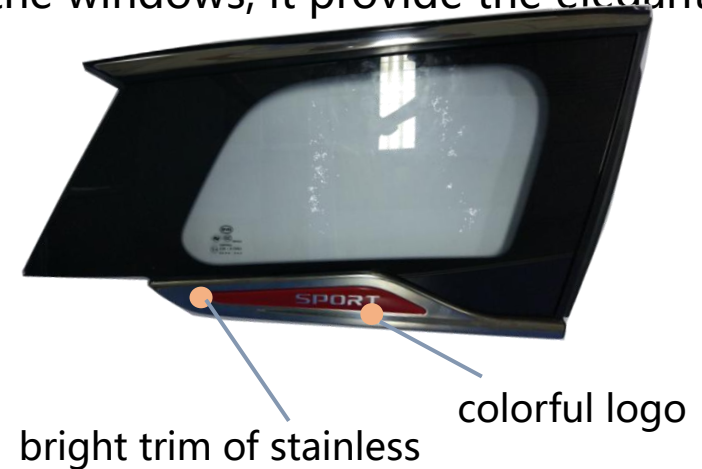

■ 产品介绍

集成不锈钢亮饰条、铝合金亮饰条、彩色字标、塑料高光饰条等外饰件的玻璃总成产品，以实现流畅的车身线条，满足客户外观造型需要。

■ 产品特点

- ✓ 集成各种外饰件
 - 集成不锈钢亮饰条；
 - 集成铝合金亮饰条；
 - 集成彩色字标；
 - 集成PMMA,SAN,PMMA +(PC+ABS) 材料的高亮饰条；
- ✓ 平齐式造型
- ✓ 可呈现不同颜色，不同效果的亮丽外观
- ✓ 可实现表面的超高光泽度，层次感强

Fine appearance– Windows integrated with exterior decorations

■ Introduction

The seal lip formed around the windows by the injection, and further more, by integrating various metallic trim, finisher, colorful logo and plastic decoration etc. onto the windows, it provide the elegant appearance aligned with the car style.

■ Features

- ✓ Integrating various exterior decorations
 - Assembly with bright trim of stainless
 - Assembly with aluminium alloy finisher
 - Assembly with colorful logo
 - Assembly with plastic high gloss decoration made of PMMA, SAN, PMMA+(PC+ABS)
- ✓ Flush styling
- ✓ Can show various color and effect beautiful appearance
- ✓ Can reach super high gloss and strong sense of surface

■ 产品介绍

全车外观以黑色高亮为特点，通过黑色高亮外饰件装饰 A / B / C / D 柱，实现车身悬浮式车顶效果。

■ 主要技术特点

- ✓通过模具注塑直接实现产品表面达到镜面高光效果；
- ✓造型设计自由；
- ✓集成导轨结构, 为玻璃升降提供导向；
- ✓单色或者双色注塑产品结构；

门框上饰条

后挡扰流板

A柱外饰条

A柱三角饰板