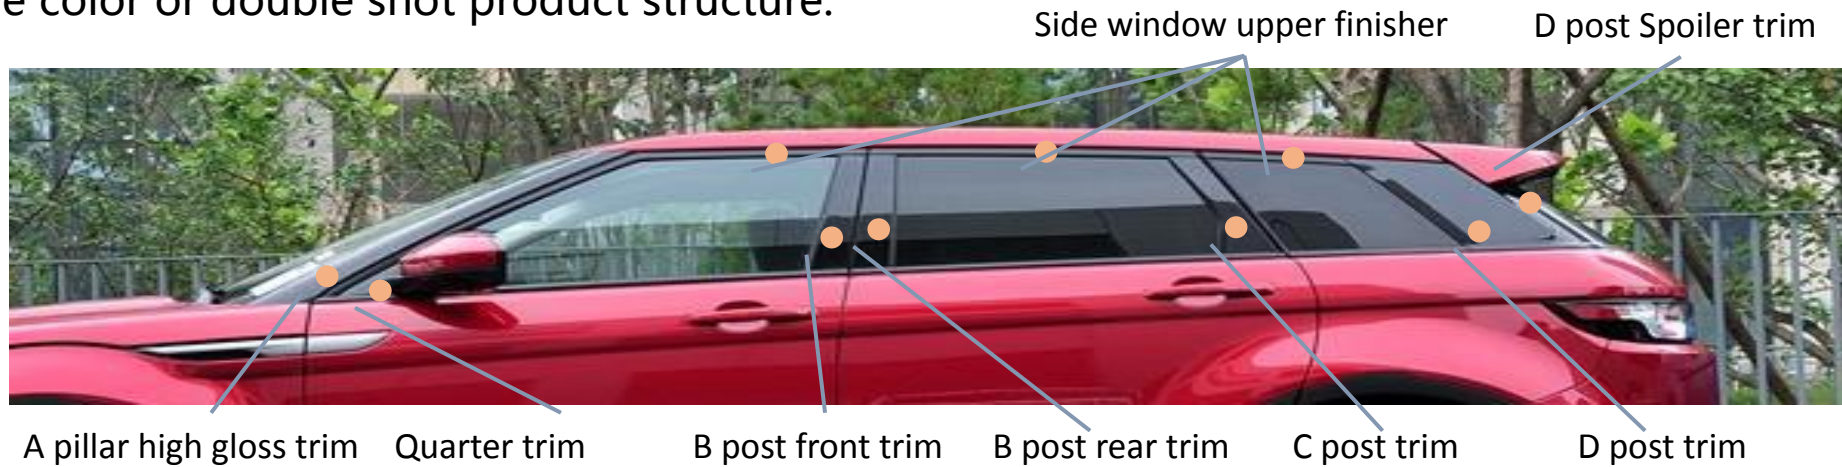

Fine appearance– high gloss exterior decoration

■ Introduction

By assembling the black high gloss exterior trim around A/B/C/D pillars in the car, it achieve the suspended roof effect and exterior shined decoration.

■ Feature

To achive high gloss effect by molding

- ✓ Free design ;
- ✓ Integrated Div bar structure for door glass sliding
- ✓ One color or double shot product structure.